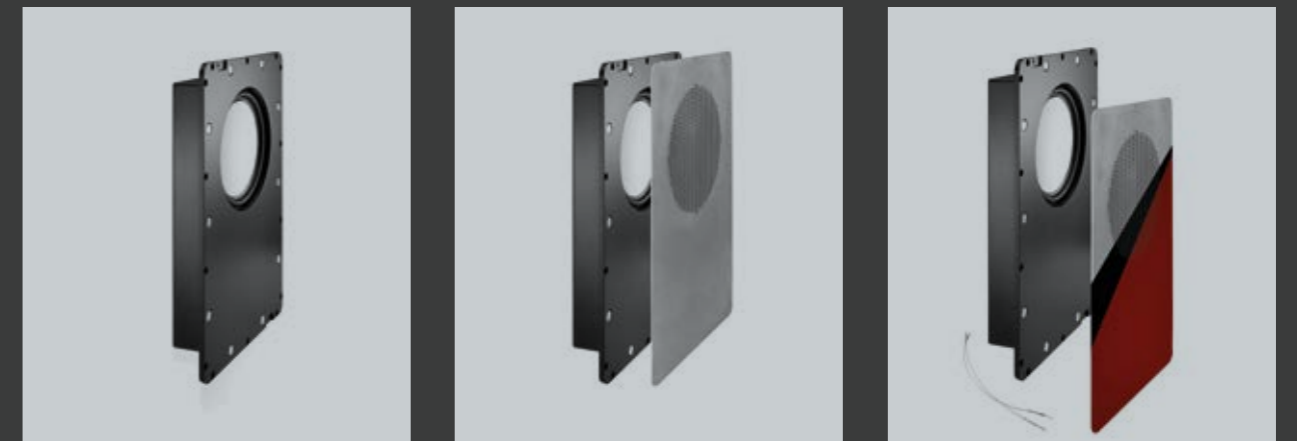

VIDEOWORKS

AUDIO / VISUAL · HOME AUTOMATION · ENTERTAINMENT · IT

Sound

*Ask speakers especially
made for Videoworks*

Inwall Speakers 3 ways with DSP

The In wall speaker is a new innovative approach to High End sound when the speakers have to be installed inside the walls of a Yacht or a House. The design uses an advanced 32bit Analog Device DSP with FIR filters to drive 24bit 196KHz D/A converters for uncompromised audio quality. All the speakers of the System are designed with the latest innovation in the Loudspeaker field. The tweeter, for example, is a newly developed Ribbon unit that has unmatched performance towards standards dome tweeters. The Unit has also the ability to be driven through an Ethernet IP standard connection given to the user the opportunity to change parameters and settings of the system even with an internet application.

External Speakers with Digital Ice Power Amplifier

The waterproof Woofer certified CE is drilled ad hoc on the back to allow cooling and ventilation.

The speaker is extremely thin and it is covered by a mask attached to it thanks to magnets which allow the resistance and the anchoring especially during navigation. The mask can be painted in the desired colors for total customization.

The ribbon tweeter too is waterproof thanks to a front screen made of a material totally water-repellent.

External speakers especially made for Videoworks by ASK

RIBBON	WOOFER
Driver MidAlto 600mm in length	Driver Subwoofer 250mm nominal diameter
Bandwidth 250Hz-20kHz at full power	Bandwidth at rated power 20Hz-1000Hz
Horizontal dispersion (vertical ribbon) 160°	
Vertical dispersion (vertical ribbon) 5°	
Installed power 500W/4Ohm	Installed power 500W/4Ohm